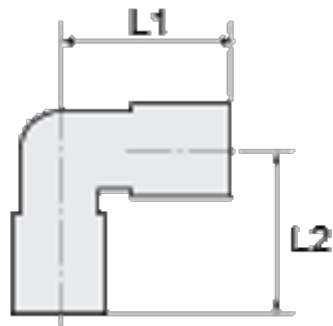

Article number: 58648006ES

Description: Stainless steel, angle 48.006 ES, Ø6/ Ø6

Measures

L1 = 21.5

L2 = 18